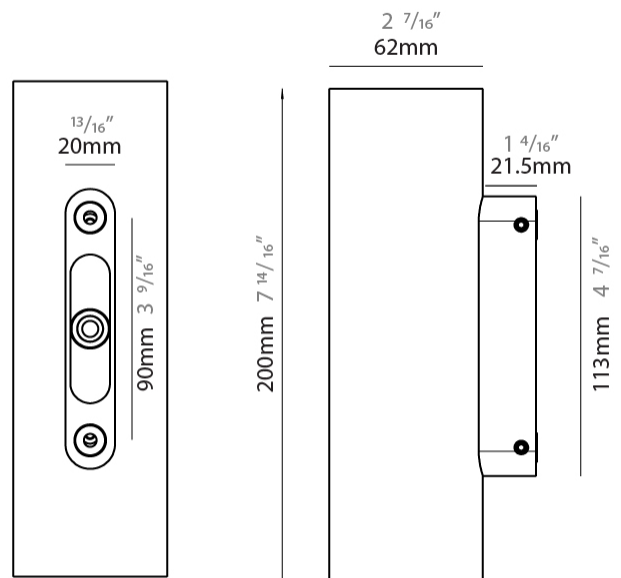

1. To build a product code in our configurator select the specify button on the base model # product page
2. To build a manual product code on this datasheet choose from the options listed below in blue font and add the suffix to the base model #

GENERAL

Series: Tracer
Subseries: Tracer 60
Brand: Unonovesette
Division: Exterior
Mounting Type: Surface
Mounting Location: Wall
Subcategory: Wall Effect

PHYSICAL

Shape: Cylinder
Diameter (mm): 62
Diameter (in): 2 7/16
Height (mm): 200
Depth (mm): 83.5
Height (in): 7 7/8
Depth (in): 3 3/16
Light Distribution: Direct / Indirect
Weight (kg): 1.35
Weight (lbs): 2.98
Diffuser: Extra clear tempered glass 2mm
Fixture Finish: WHI / BLK / ASB
Fixture Material: Brass
Cable Details: 350mm NS20N PCP 2x0.5 mm2

ELECTRICAL

Lamp Type: LED
Input Wattage (W): 12.5
Total Output Wattage (W): 10
Dimming: Non-Dimming / Phase Dimming (120Vac only) / 0-10V Dimming
Driver Included: No
Driver Location: Remote
Driver Type: Constant Voltage - 120 / 277
Driver Class: Class 2
Input Voltage (V): 120 - 277
Output Voltage (V): 24

LED

Color Temperature (°K): 2700 / 3000 / 4000
Max. Delivered Lumen (lm): 1030 (3000K)
CRI: >90 CRI
Lamp Life (hrs): 100000
Upon Request: Dim to Warm

OPTICAL

Optic*: 1010 / 1030 / 1050 / 101045 / 3030 / 3050 / 301045 / 5050 / 501045 / 10451045

RATINGS AND CERTIFICATIONS

Certified By: Certified for North American Standards
IP rating: IP66
IK Rating: IK08